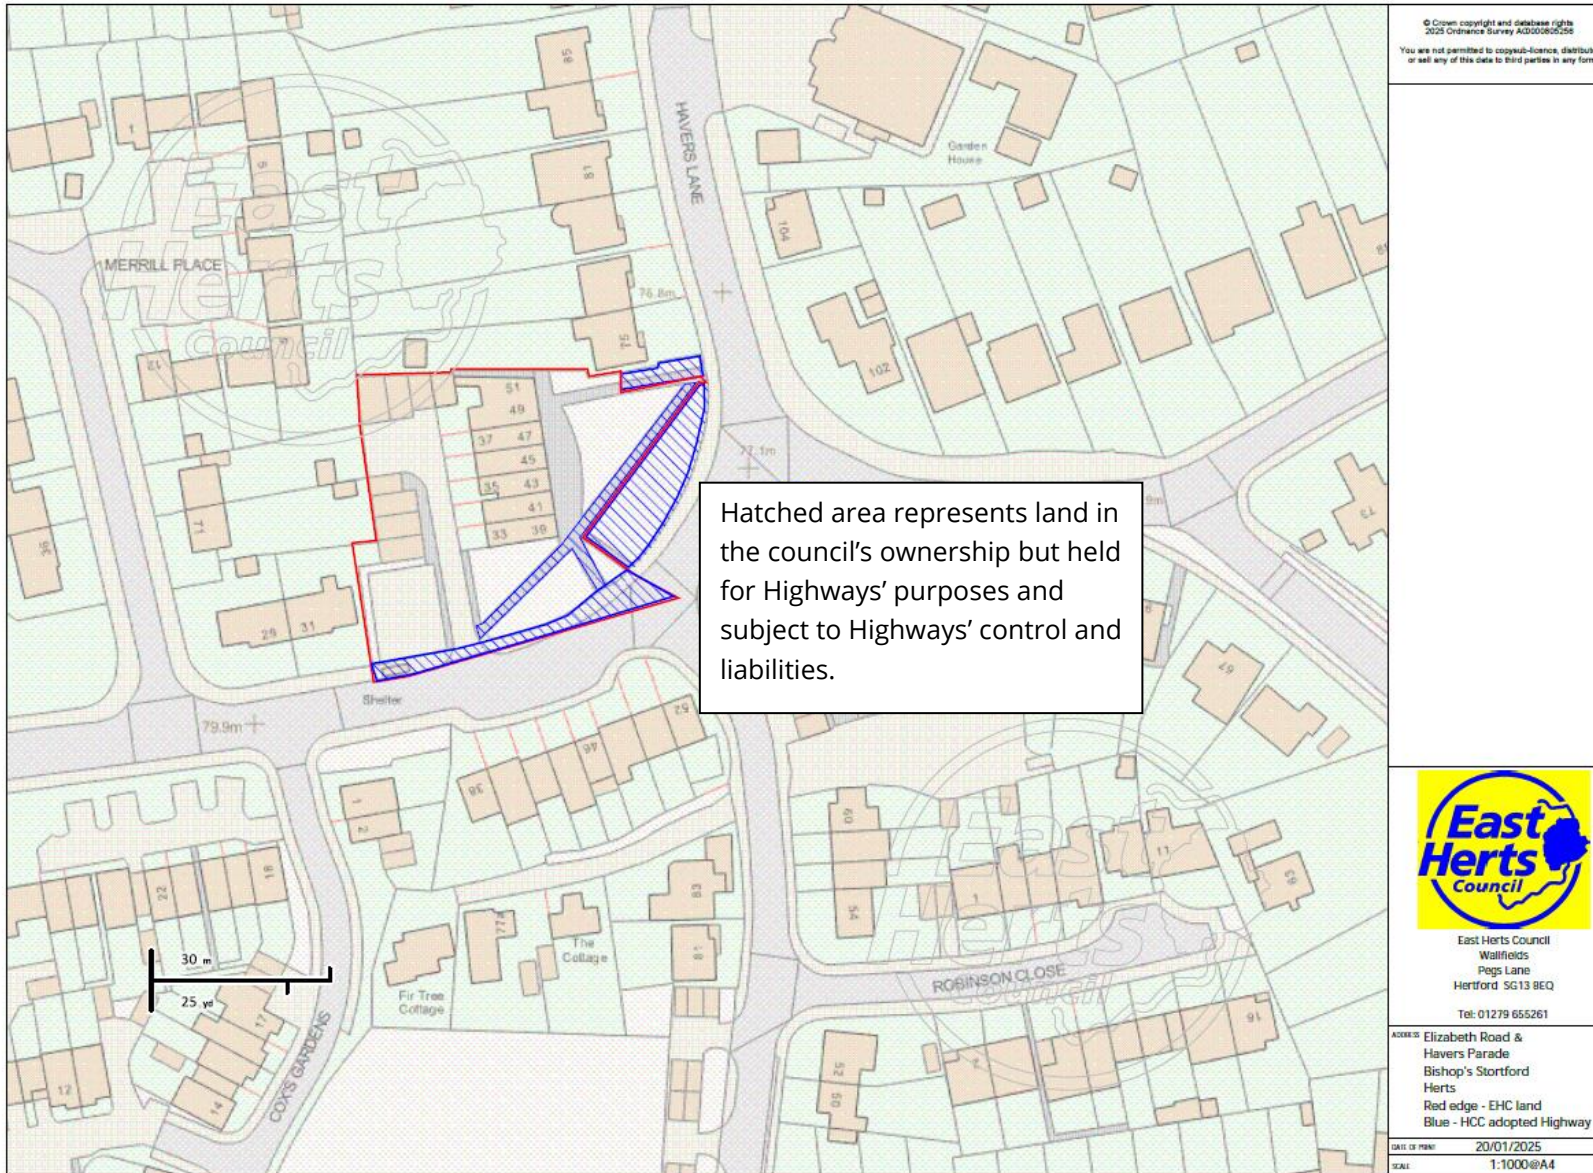

Appendix A: Site Plan

East Herts Council
Wallfields
Pegs Lane
Hertford SG13 8EQ
Tel: 01279 655261

ADDRESS: Elizabeth Road &
Havers Parade
Bishop's Stortford
Herts
Red edge - EHC land
Blue - HCC adopted Highway

DATE OF PRINT: 20/01/2025
SCALE: 1:1000@A4